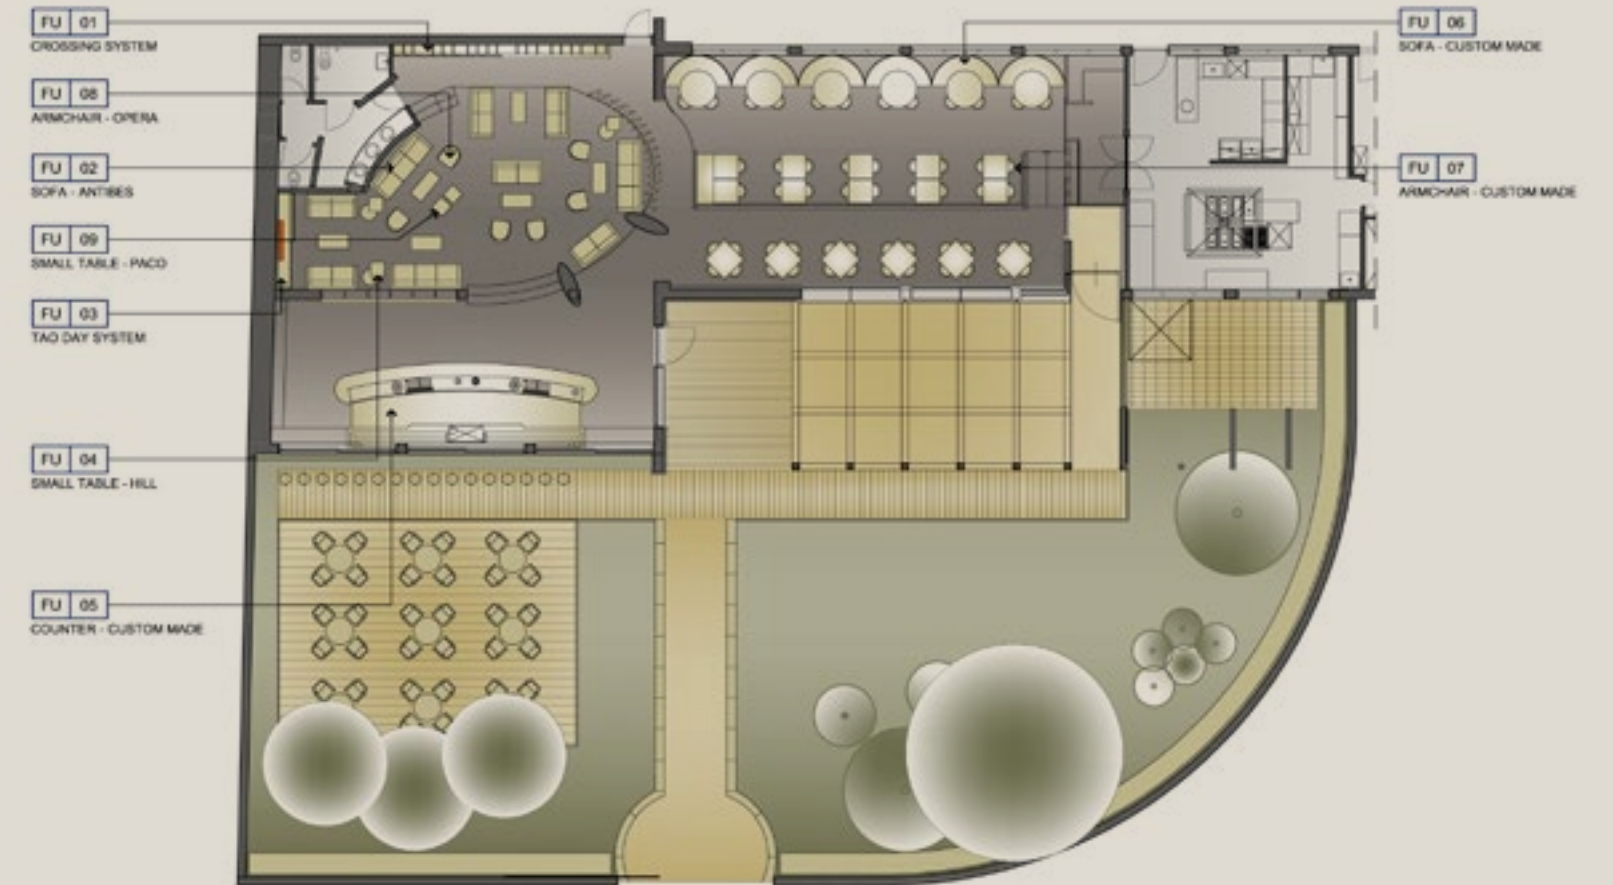

MisuraEmme and Dorsia have given life to a very accurate furnish proposal, the orange colour tones together with the beige and mélange of the walls and the study of the position of each single product.

The guests of the Club can touch and see the quality of MisuraEmme customized products or standard product as, for example. *

- - PROPELLER (small Armchair)
- HILL (complementary elements)
- ANTIBES (sofa and complementary elements)
- TAO10 (system)
- CROSSING (system)

Arredare non significa solo posizionare dei prodotti all'interno di uno spazio, ma studiare l'ambiente, i colori e le sensazioni che devono esprimere a chi li vive. La collaborazione con Dorsia, è nata da una scintilla, dall'idea di creare qualcosa di nuovo che unisse il design e la cura per i dettagli, all'amicizia, allo stare insieme in un ambiente accogliente.

MisuraEmme e Dorsia hanno dato vita ad una proposta d'arredamento studiata minuziosamente nei dettagli, come le punte di colore arancione nell'ambiente beige e melange ed il posizionamento di ogni singolo prodotto. Gli ospiti del locale potranno toccare con mano la qualità degli arredi MisuraEmme realizzati su misura o presenti a catalogo, quali ad esempio. *

- - PROPELLER (postroncine)
- HILL (tavolini)
- ANTIBES (divano e tavolini)
- TAO10 (sistema giorno)
- CROSSING (sistema giorno)