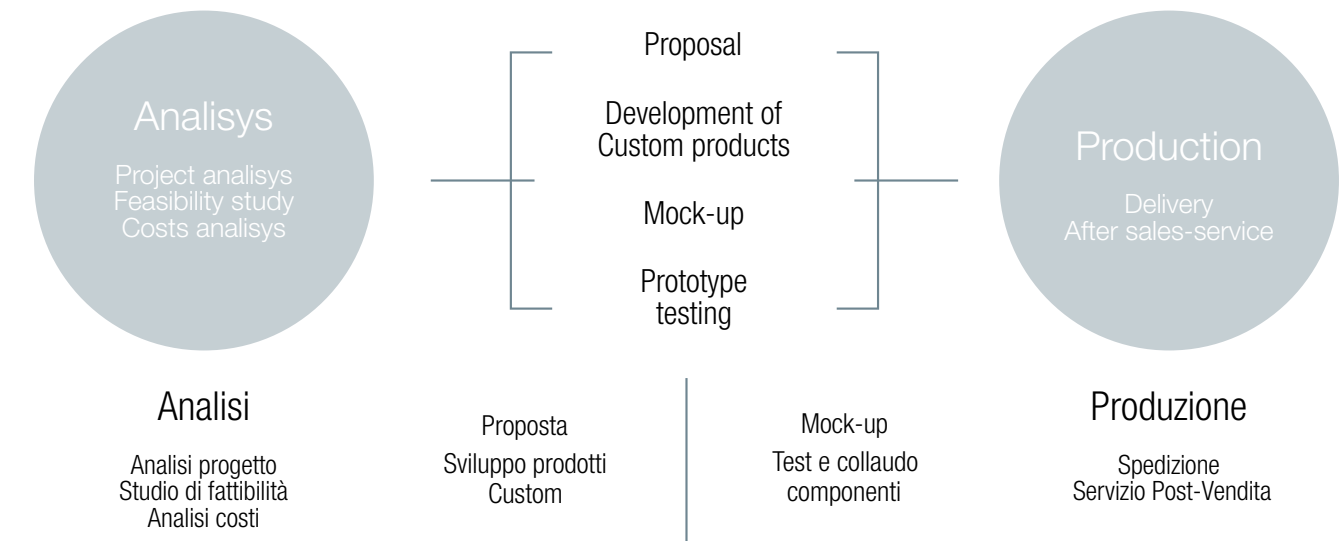

Contract Division Process

MisuraEmme contract department has a 2000 s.m. Mock-up area to build up the sample rooms and to test the final products.
La Divisione Contract dispone di uno spazio Mock-up di 2.000 Mq. ca. dove vengono montate le camere campione e verificati i prodotti.