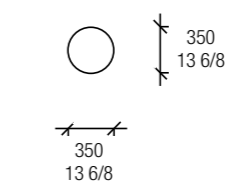

Moai small table

Tavolino Moai