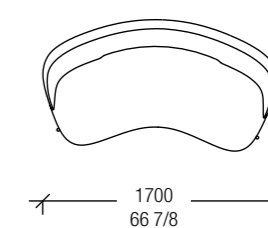

Virgin round sofa

Divano Virgin round