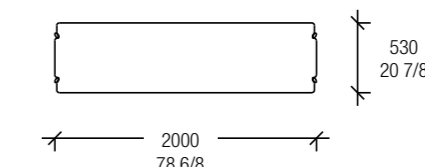

Eros sideboard

Madia Eros