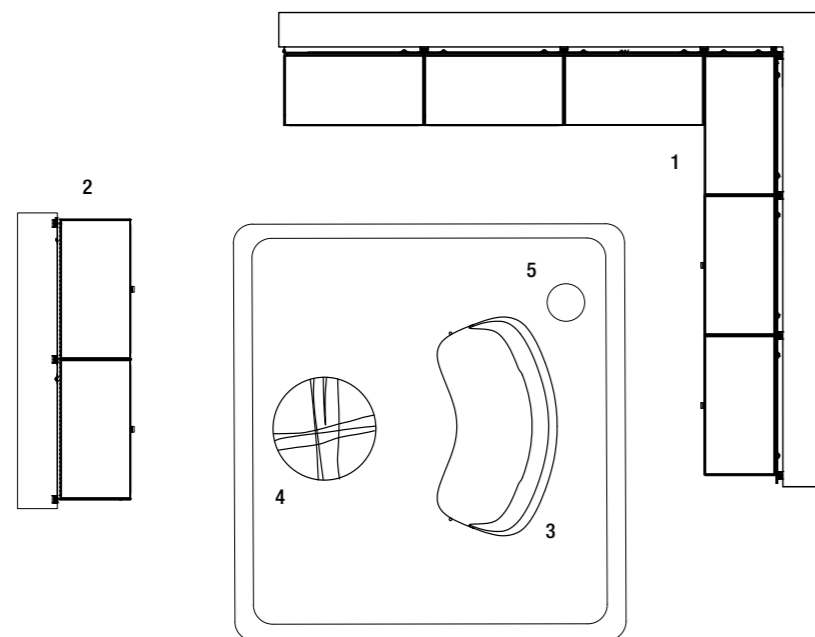

2 Palo Alto Wall

Structure:
Backs in Tobacco Millerighe M1R 66 wood
Gunmetal 524 painted metal casing and side cover
Equipment:
Shelves with gunmetal 524 frame and transparent smoked glass V05.
Beige 08A matt lacquered suspended chest of drawers, top and fronts in worked eco-leather CL1 sand and Cardea handle in worked eco-leather CL1 sand
Clothes hanger tube in CL1 Sabbia textured eco-leather
Dimensioni: W. 2560 x D. 610 x H. 3500 mm

3 Virgin round sofa

Upholstery in fabric Gemma Plus D58 - riccio
N°1 cuscino Alison H. 500 x L. 500 upholstery in nubuck N13 Orso bruno
Dimensioni: L. 1700 x D. 935 x H. 720 mm

4 Stiletto small table

Top in Calacatta Oro CA marble, stem in Gesso 01 matt lacquered,
base in Antique Dark Bronze 5R
Dimensioni: Ø 800 x H 323 mm

5 Moai tavolino

Glossy lacquered Marsala L94 finish
Dimensioni: Ø 350 x H 460 mm