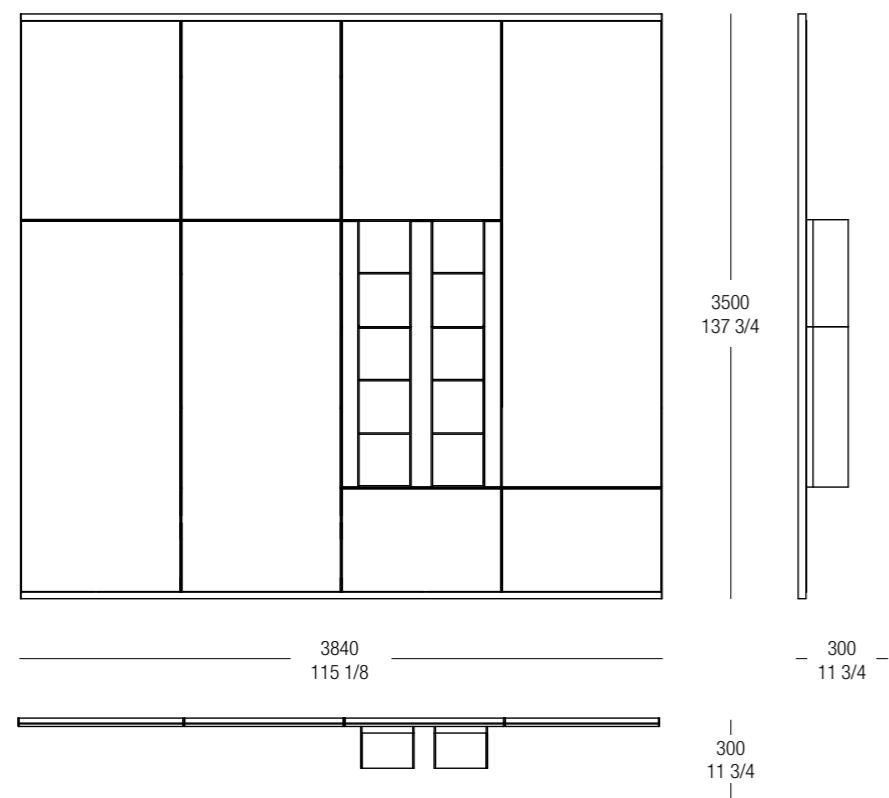

Puzzle 1

Puzzle 2

Argo sofa

Divano Argo

Virgin round sofa

Divano Virgin round

Virgin armchair

Poltrona Virgin

Stone pouf

Pouf Stone

Eros sideboard

Madia Eros

Stiletto small table

Tavolino Stiletto

Rialto small table

Tavolino Rialto

Moai small table

Tavolino Moai

Sirius small table

Tavolino Sirius