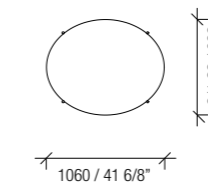

Virgin pouf

Pouf Virgin