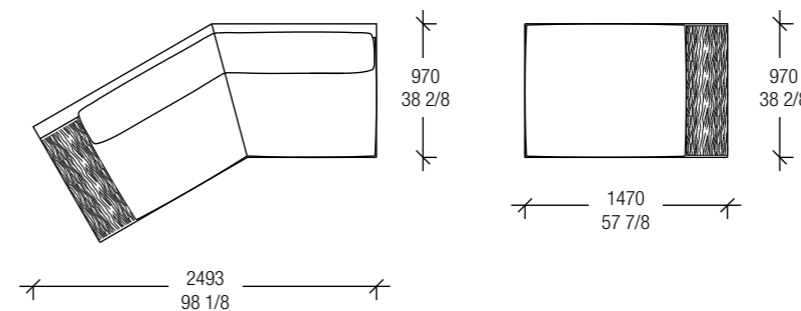

Argo sofa
Divano Argo

Alison cushion
Alison cuscino

Virgin round sofa
Divano Virgin round

Virgin armchair
Virgin poltrona

Gemini small table
Tavolino Gemini

Stiletto small table
Tavolino Stiletto

Moai small table
Tavolino Moai

Sirius small table
Tavolino Sirius