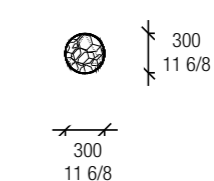

Sirius small table

Tavolino Sirius