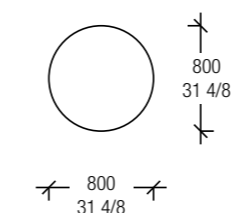

Stiletto small table

Tavolino Stiletto