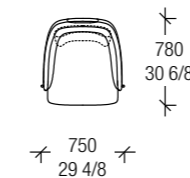

Virgin armchair

Poltrona Virgin