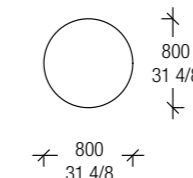

Stiletto small table

Tavolino Stiletto