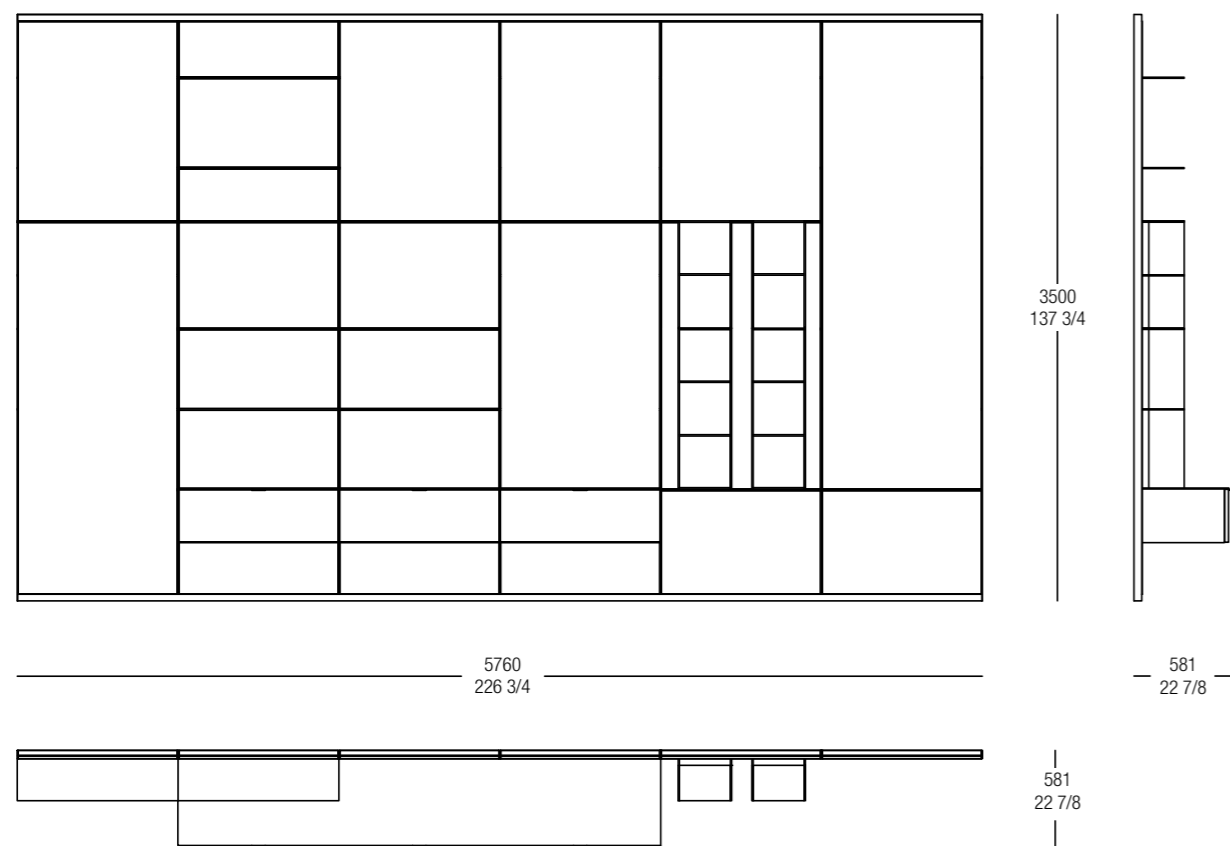

**10 Moai tavolino**

Glossy lacquered Melange L93 finish  
Dimensions: Ø 350 x H 460 mm

**11 Stone pouf**

Upholstery in smooth leather H34 with quilted top  
Dimensions: L. 1050 x D. 1050 x H 400

Puzzle 1