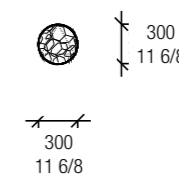

Sirius small table
Tavolino Sirius