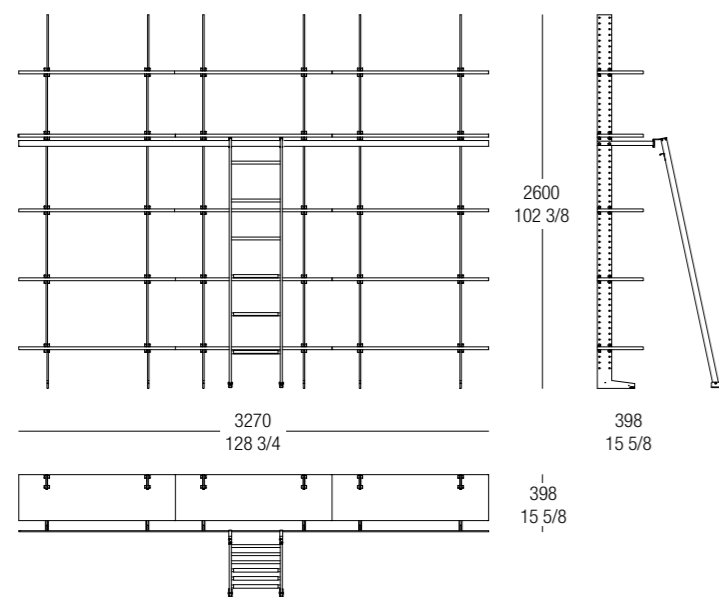

bookshelf Elegie
Elegie libreria