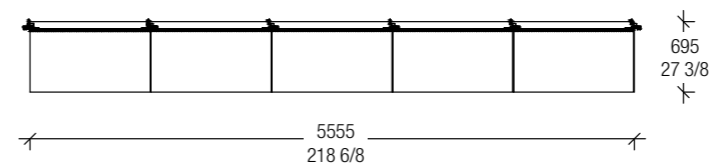

7 Rialto tavolino

Finitura piano in vetro Trasparente Fumè V05, base in metallo verniciato Nero e Ottone Anticato 537.
Dimensioni: Ø 700 x H 420

1 Palo Alto Wall

Structure:
Backs in Tobacco Millerighe M1R 66 wood
Gunmetal 524 painted metal casing and side cover
Equipment:
Shelves with gunmetal 524 frame and transparent smoked glass V05.
Beige 08A matt lacquered suspended chest of drawers, top and fronts in worked eco-leather CL1 sand and Cardea handle in worked eco-leather CL1 sand
Clothes hanger tube in CL1 Sabbia textured eco-leather
Dimensions: L. 5555 x D. 695 x H. 3500

2 Integrated Puzzle composition in Palo Alto I-Box

Puzzle boiserie system panels in Cementino White melamine, Puzzle Doors Palo Alto I-Box in Cementino White melamine.
Dimensions: L. 3208 x D. 1424 H. 3500

3 Virgin roud sofa

Upholstery in nabuk leather HN2 Rinoceronte.
Dimensions: L. 1700 x D. 935 H. 720

4 Virgin armchair with armrest

Upholstery in fabric Jojo B44 Lichene.
Dimensions: L. 700 x D. 780 x H. 720

5 Stone pouf

Upholstery in quilted Nabuk N10 Tigre.
Dimensions: L. 1050 x D. 1050 x H 400

6 Stiletto small table

Top in Calacatta Oro CA marble, stem in Gesso 01 matt lacquered, base in Antique Dark Bronze 5R.
Dimensions: Ø 800 x H 323

7 Rialto small table

Top in Fumè Trasparent glass V05, base in Black 538 varnished metal and Antique Brass painted metal 537.
Dimensions: Ø 700 x H 420

Palo Alto Wall