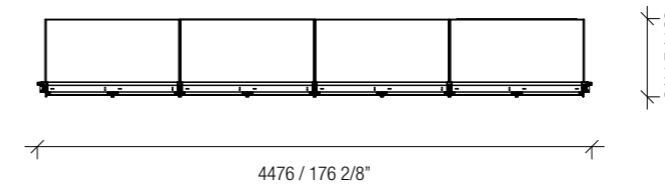

2 Madia Eros

Top in marmo Marquinia MR
Contenitore in essenza Rovere Nero 51
Struttura in metallo verniciato Bronzo 528
Dimensioni: L. 2000 x P. 530 H. 683

3 Pouf Virgin

Rivestimento in nabuk N12 Balena, base in metallo verniciato Nero 538
Dimensioni: L. 1060 x P. 860 H. 400

4 Tavolino Stiletto

Top in marmo Marquinia MR
Stelo verniciato laccato opaco Nero O14
Base in Dark Bronze Anticato 5R
Dimensioni: Ø 450 x H 523

1 Palo Alto Free

Uprights and filler bands in painted metal Gunmetal 524
Rex door and Rex "Rx6" door in Transparent Smoked V05 glass
Shelves in Transparent Fumè V05 glass
Clothes rails in CL1 Sabbia embossed eco-leather with Led light
Internal shelves Frame show-racks in Transparent Fumè V05 glass
Dimensions: W. 176 2/8" x D. 24 7/8" x H. 137 6/8"

2 Eros sideboard

Top in Marquinia MR marble
Drawer in Rovere Nero veneer 51
Structure in Bronze metal 528
Dimensions: W. 78 6/8" x D. 33 7/8" H. 26 7/8"

3 Virgin pouf

Upholstery in nabuk N12 Balena, base Black varnished metal 538
Dimensions: W. 41 6/8" x D. 33 7/8" H. 15 6/8"

4 Stiletto small table

Top in Marquinia MR marble
System in Nero O14 matt lacquered
Base in Antique Dark Bronze 5R
Dimensions: Ø 17 6/8" x H 20 5/8"

Palo Alto Free

Eros sideboard

Madia Eros

Virgin pouf

Pouf Virgin

Stiletto small table

Tavolino Stiletto