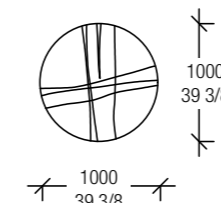

Stiletto small table
Tavolino Stiletto