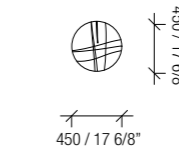

Stiletto small table

Tavolino Stiletto

Eucalyptus millerighe
Millerighe Eucalipto