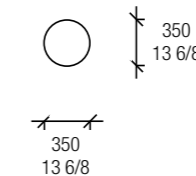

Moai small table
Tavolino Moai