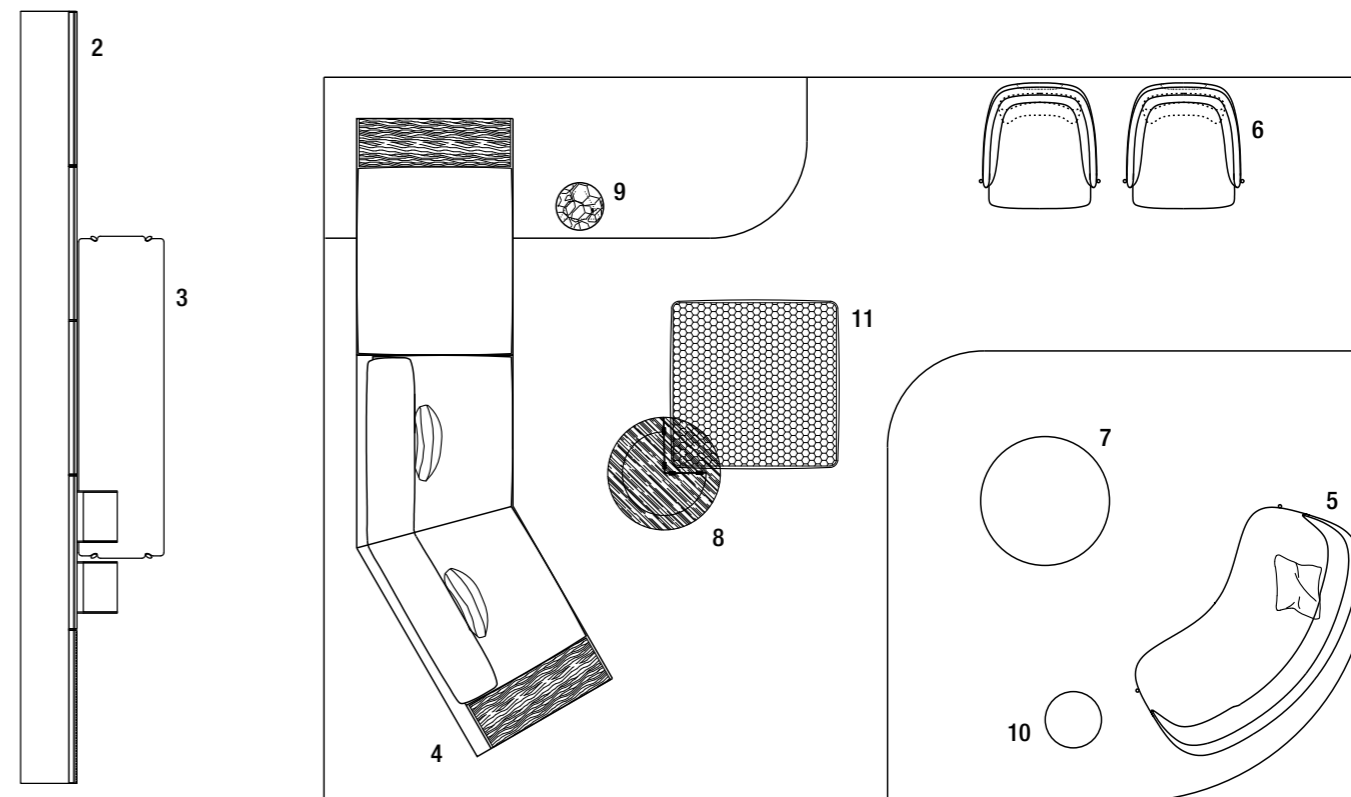

3 Eros sideboard

Top in Calacatta Oro CA marble, drawers in Rovere Nero 51 wood, structure in metal Bronze 528

4 Divano Argo

Composed of:

Left 30° corner, upholstery in Tundra D2F tortora L. 2493 x D. 1588 x H. 770 mm - armrest in Rovere Nero 51 wood
Pouf upholstery in Tundra D2F tortora, W. 1470 x D. 970 x H. 390 mm - armrest in Rovere Nero 51 wood
N°1 Clovis cushions H. 500 x L. 500 mm upholstered in Tundra D2F tortora fabric
N°1 Clovis cushions H. 500 x L. 500 mm upholstered in Quilted leather H34 fango
N°1 back cushion upholstered in Quilted leather H34 fango

5 Virgin round sofa

Upholstery in fabric Yellowstone E96 Rugiada.
N°1 cuscino Alison H. 500 x L. 500 upholstery in nubuck N13 Orso bruno
Dimensions: L. 1700 x D. 935 x H. 720 mm

6 Virgin armchair with armrest

Upholstery in nubuck N13 Orso bruno
Dimensions: L. 700 x D. 780 x H. 700 mm

7 Stiletto small table

Top in Calacatta Oro CA marble, stem in Gesso 01 matt lacquered, base in Antique Dark Bronze 5R
Dimensions: Ø 800 x H 323

8 Rialto small table

Top in Fumè Trasparent glass V05, base in Black 538 varnished metal and Antique Brass painted metal 537
Dimensions: Ø 700 x H 420

9 Sirius tavolino

Top in o Rosso lepanto, marble, base in Nichelato Oro 502
Dimensions: Ø 300 x H 480 mm

10 Moai tavolino

Glossy lacquered Melange L93 finish
Dimensions: Ø 350 x H 460 mm

11 Stone pouf

Upholstery in smooth leather H34 with quilted top
Dimensions: L. 1050 x D. 1050 x H 400