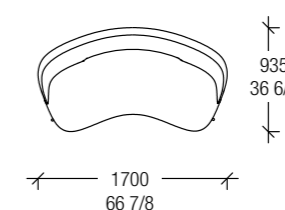

Virgin round sofa

Divano Virgin round