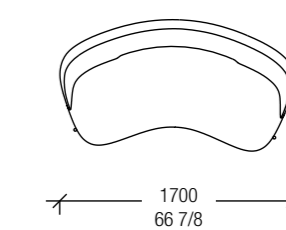

Virgin round sofa

Divano Virgin round