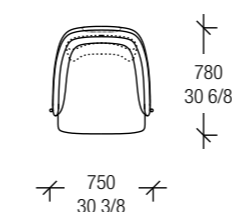

Virgin armchair

Poltrona Virgin