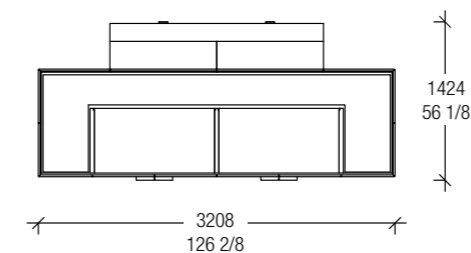

Integrated Puzzle composition in Palo Alto I-Box

Composizione Puzzle integrata a Palo Alto I-Box