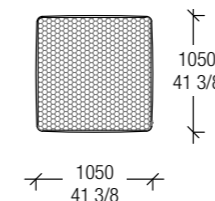

Stone pouf

Pouf Stone