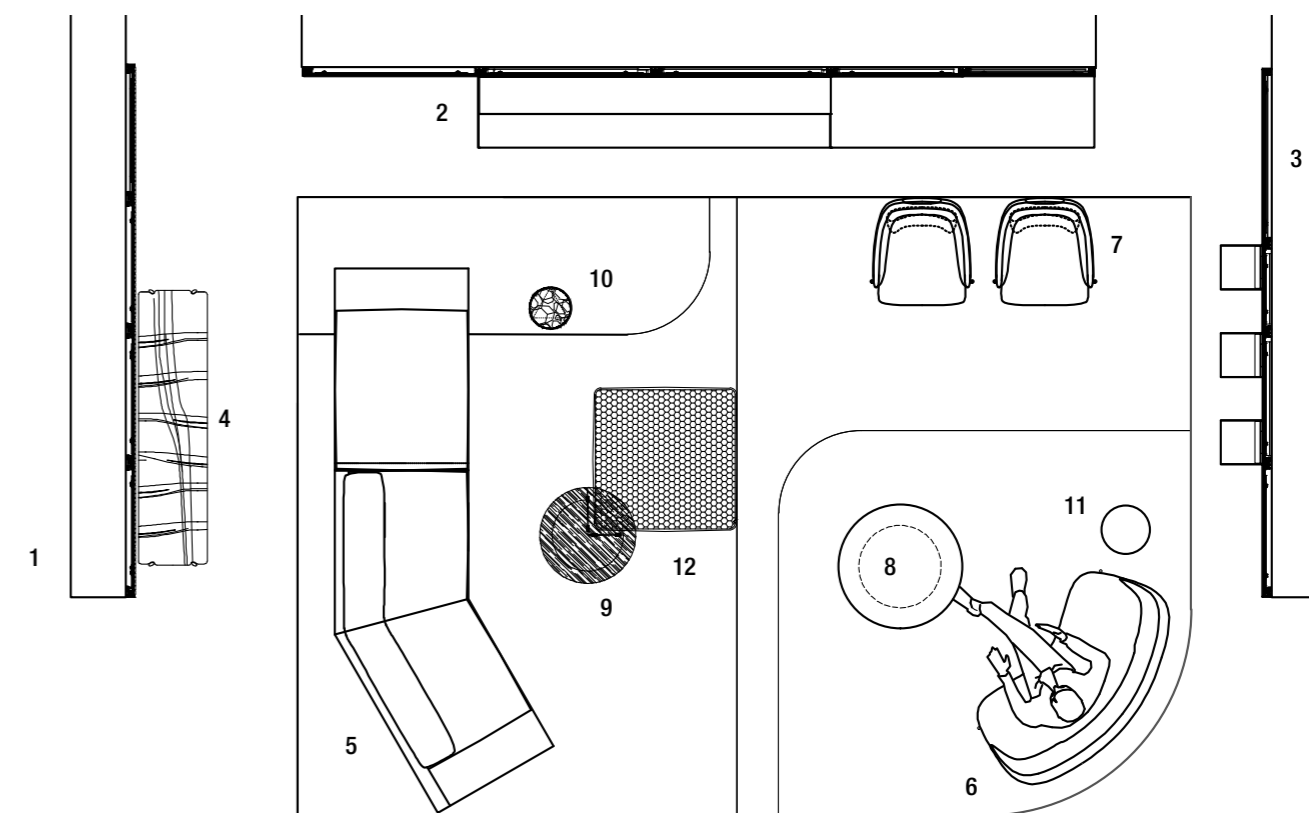

Top in Calacatta Oro CA marble, drawers in Rovere Nero 51 wood, structure in metal Bronzo 528
Dimensioni: L. 2000 x P. 535 x H. 503 mm

5 Divano Argo

Composed of:
Left 30° corner, upholstery in Gaucho F23 nube L. 2493 x D. 1588 x H. 770 mm - armrest in Tobacco 66 wood
Pouf upholstery in Gaucho F23 nube, W. 1470 x D. 970 x H. 390 mm
armrest in Tobacco 66 wood
N°2 Clovis cushions H. 500 x L. 500 mm upholstered in leather H71 testa di moro fabric
N°2 back cushion upholstered in Quilted leather H71 testa di moro fabric
Dimensions: W. 3963 x D. 1590 mm

6 Virgin round sofa

Upholstery in fabric Yellowstone E96 Rugiada.
N°1 cuscino Alison H. 500 x L. 500 upholstery in nubuck N13 Orso bruno
Dimensions: L. 1700 x D. 935 x H. 720 mm

7 Virgin armchair with armrest

Upholstery in nubuck N13 Orso bruno, base in painted metal Black 538
Dimensions: L. 700 x D. 780 x H. 700 mm

8 Stiletto small table

Top in Calacatta Oro CA marble, stem in Gesso 01 matt lacquered, base in Antique Dark Bronze 535
Dimensions: Ø 1000 x H. 323

9 Rialto small table

Top in Fumè Transparent glass V05, base in Black 538 varnished metal and Antique Brass painted metal 537
Dimensions: Ø 700 x H. 420

10 Sirius tavolino

Top in o Rosso lepanto, marble, base in Nichelato Oro 502
Dimensions: Ø 300 x H. 480 mm

11 Moai tavolino

Glossy lacquered Ruggine L95 finish
Dimensions: Ø 350 x H. 460 mm

12 Stone pouf

Upholstery in smooth leather H71 testa di moro with quilted top
Dimensions: L. 1050 x D. 1050 x H. 400

Boiserie