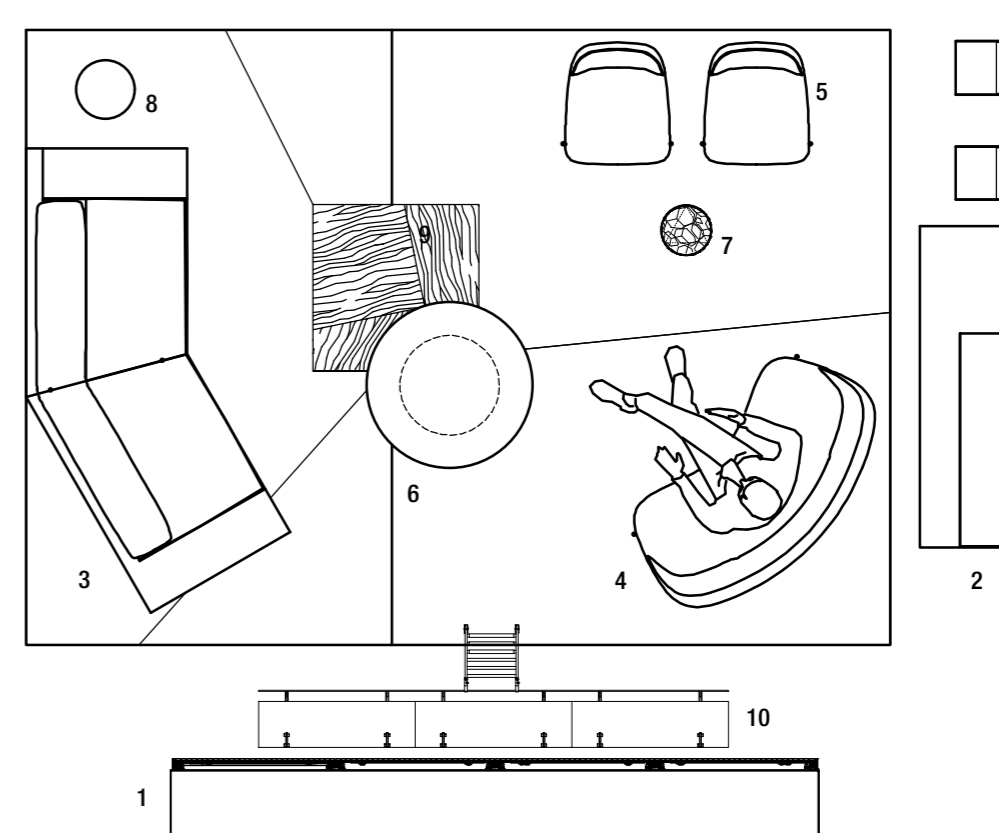

3 Divano Argo

Composed of:
Left 30° corner, upholstery in Tulsa C83 airone, L. 2493 x D. 1588 x H. 770 mm - armrest in Tabacco 66 wood
Pouf upholstery in Tulsa C85 lepre, W. 1470 x D. 970 x H. 390 mm armrest in Tabacco 66 wood
N°2 Alison cushions H. 500 x L. 500 mm upholstered in leather H71 testa di moro fabric
N°2 back cushion upholstered in Quilted leather H71 testa di moro fabric
Dimension: W. 2793 x D. 1590 mm

4 Virgin round sofa

Upholstery in fabric Yellowstone E97 Cortecaia.
N°1 cuscino Alison H. 500 x L. 500 upholstery in leather H71 testa di moro
Dimension: L. 1700 x D. 935 x H. 720 mm

5 Virgin armchair without armrest

Upholstery in fabric Gong E64, base in painted metal Black 538
Dimension: L. 700 x D. 730 x H. 700 mm

6 Stiletto small table

Top in Calacatta Oro CA marble, stem in Gesso 01 matt lacquered, base in Antique Dark Bronze 535
Dimension: Ø 1000 x H. 323

7 Sirius tavolino

Top in Rosso lepanto, marble, base in Nichelato Oro 502
Dimension: Ø 300 x H. 480 mm

8 Moai tavolino

Antiqued dark Bronze 5R
Dimension: Ø 350 x H. 460 mm

9 Gemini squared small table

Tobacco 66 wood finish, base in painted metal Gun metal 524
Dimension: W. 1000 x D. 1000 x H. 242 mm

10 Elegie libreria

Structure and ladder in Nero 14 matt lacquered
Feet and shelf supports in nickel-plated gold 502
Dimension: W. 3270 x D. 398 x H. 2600 mm