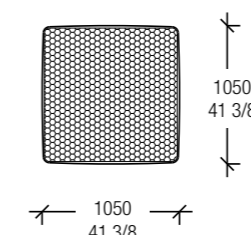

Stone pouf

Pouf Stone