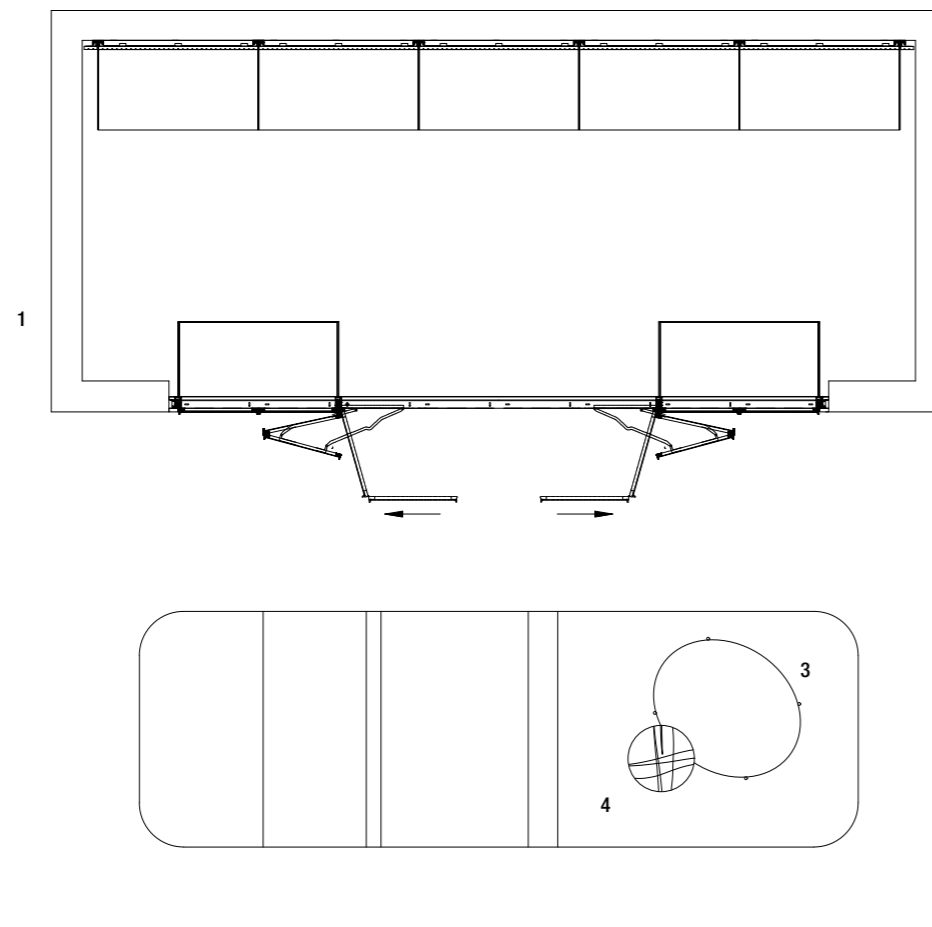

1 Palo Alto Free

Montanti e fasce di tamponamento metallo verniciato Canna di fucile 524
Anta Rex e anta Rex "Rx6" in vetro Trasparente Fumè V05
Ripiani Frame in vetro Trasparente Fumè V05
Tubo appendiabiti in ecopelle lavorata CL1 Sabbia con luce Led
Frame portascarpe in vetro Trasparente Fumè V05
Dimensioni: L. 4476 x P. 631 x H. 3500

2 Madia Eros

Top in marmo Marquinia MR
Contenitore in essenza Rovere Nero 51
Struttura in metallo verniciato Bronzo 528
Dimensioni: L. 2000 x P. 530 H. 683

3 Pouf Virgin

Rivestimento in nabuk N12 Balena, base in metallo verniciato Nero 538
Dimensioni: L. 1060 x P. 860 H. 400

4 Tavolino Stiletto

Top in marmo Marquinia MR
Stelo verniciato laccato opaco Nero O14
Base in Dark Bronze Anticato 5R
Dimensioni: Ø 450 x H 523

1 Palo Alto Free

Uprights and filler bands in painted metal Gunmetal 524
Rex door and Rex "Rx6" door in Transparent Smoked V05 glass
Shelves in Transparent Fumè V05 glass
Clothes rails in CL1 Sabbia embossed eco-leather with Led light
Internal shelves Frame show-racks in Transparent Fumè V05 glass
Dimensions: W. 176 2/8" x D. 24 7/8" x H. 137 6/8"

2 Eros sideboard

Top in Marquinia MR marble
Drawer in Rovere Nero veneer 51
Structure in Bronze metal 528
Dimensions: W. 78 6/8" x D. 33 7/8" H. 26 7/8"

3 Virgin pouf

Upholstery in nabuk N12 Balena, base Black varnished metal 538
Dimensions: W. 41 6/8" x D. 33 7/8" H. 15 6/8"

4 Stiletto small table

Top in Marquinia MR marble
System in Nero O14 matt lacquered
Base in Antique Dark Bronze 5R
Dimensions: Ø 17 6/8" x H 20 5/8"

Palo Alto Free

Eros sideboard

Madia Eros

Virgin pouf

Pouf Virgin

Stiletto small table

Tavolino Stiletto