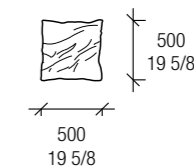

Alison cushion
Alison cuscino