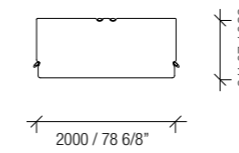

**4 Stiletto small table**

Top in Marquinia MR marble  
 System in Nero O14 matt lacquered  
 Base in Antique Dark Bronze 5R  
 Dimensions: Ø 17 6/8" x H 20 5/8"

**Palo Alto Free**

**Eros sideboard**

**Madia Eros**