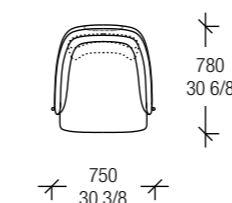

Virgin armchair

Poltrona Virgin