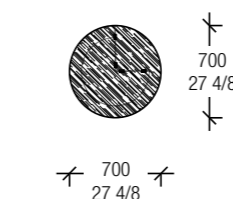

Rialto small table

Tavolino Rialto