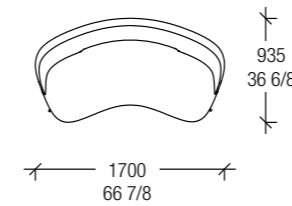

Virgin round sofa

Divano Virgin round