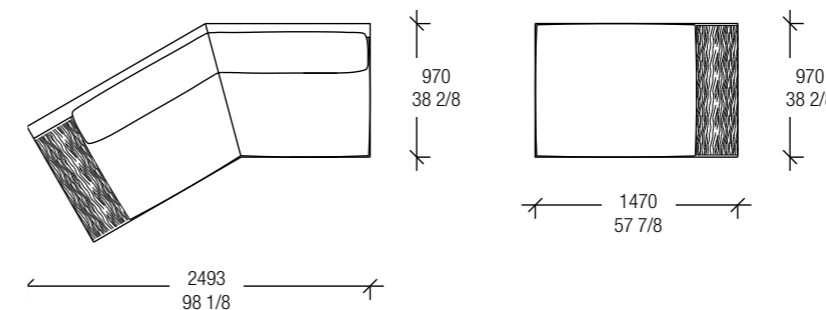

Argo sofa

Divano Argo